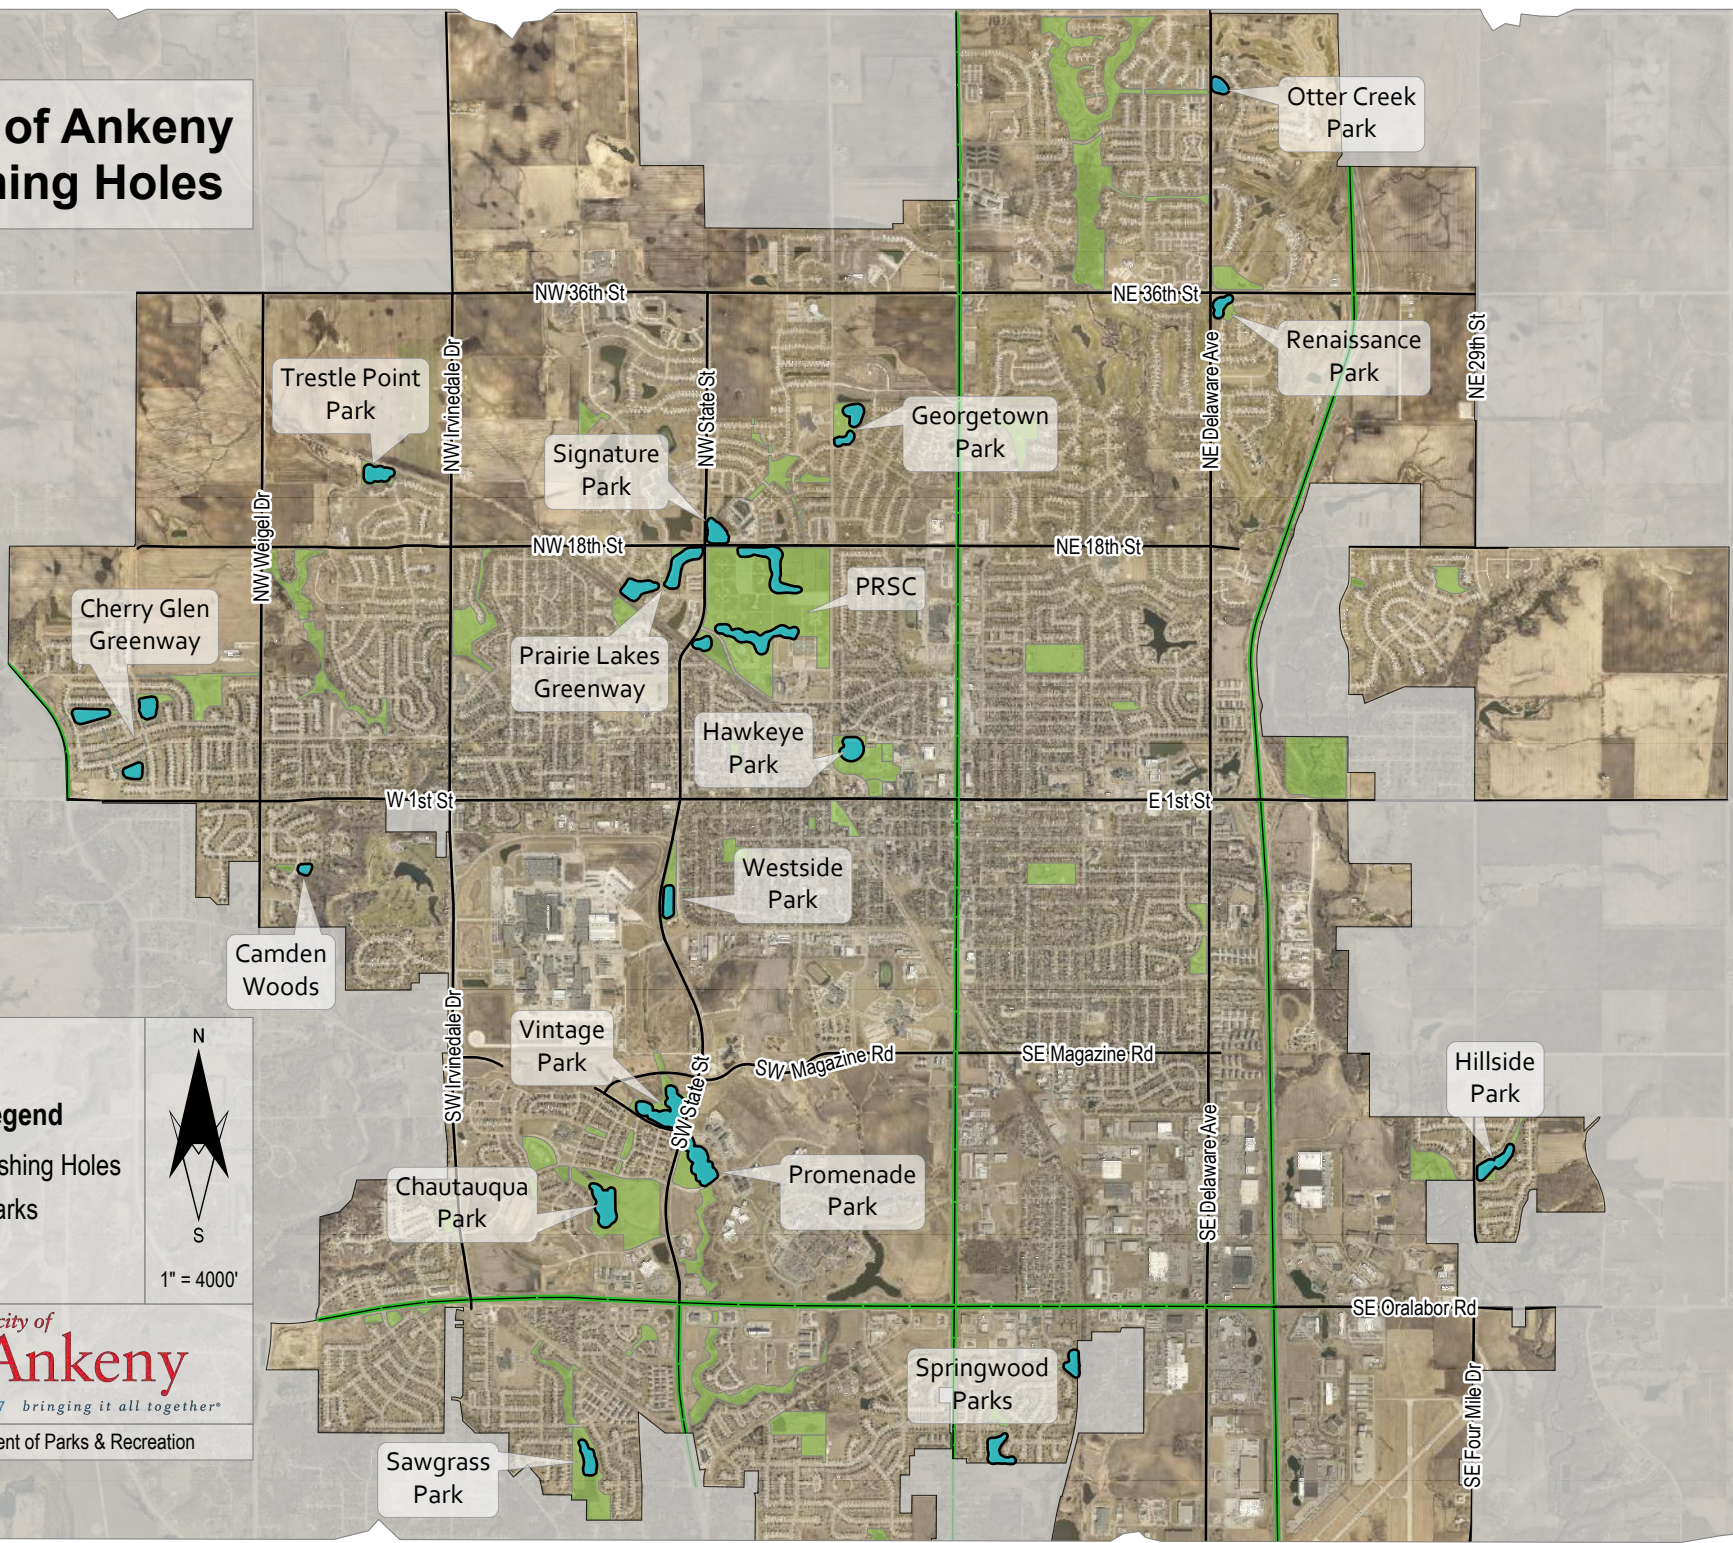

City of Ankeny Fishing Holes

Legend

-  Fishing Holes
-  Parks

1" = 4000'

 **city of Ankeny**
Updated 2/21/2017 bringing it all together®
Department of Parks & Recreation